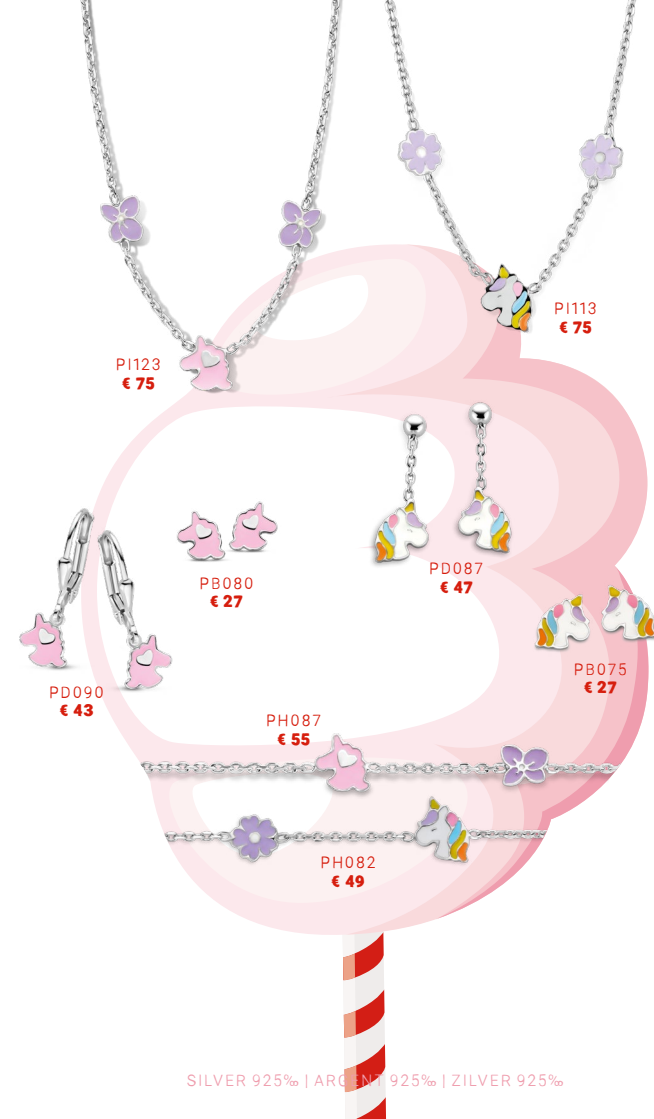

NAIOMY PRINCESS

- JEWELS -

PH051
€ 39

PI043
€ 39

PD054
€ 47

PB049
€ 25

PI123
€ 75

PI113
€ 75

PB080
€ 27

PD087
€ 47

PD090
€ 43

PB075
€ 27

PH087
€ 55

PH082
€ 49

NAIOMY
PRINCESS

SILVER 925% | ARGENT 925% | ZILVER 925%

PI126
€ 45

PI125
€ 45

PH090
€ 43

PH091
€ 43

PH089
€ 43

NAIOMY
PRINCESS

PD021
€ 32

PB019
€ 25

PH086
€ 43

PH088
€ 43

SILVER 925% | ARGENT 925% | ZILVER 925%

PI088
€ 39

PI082
€ 39

PB067
€ 25

PD079
€ 45

PB078
€ 45