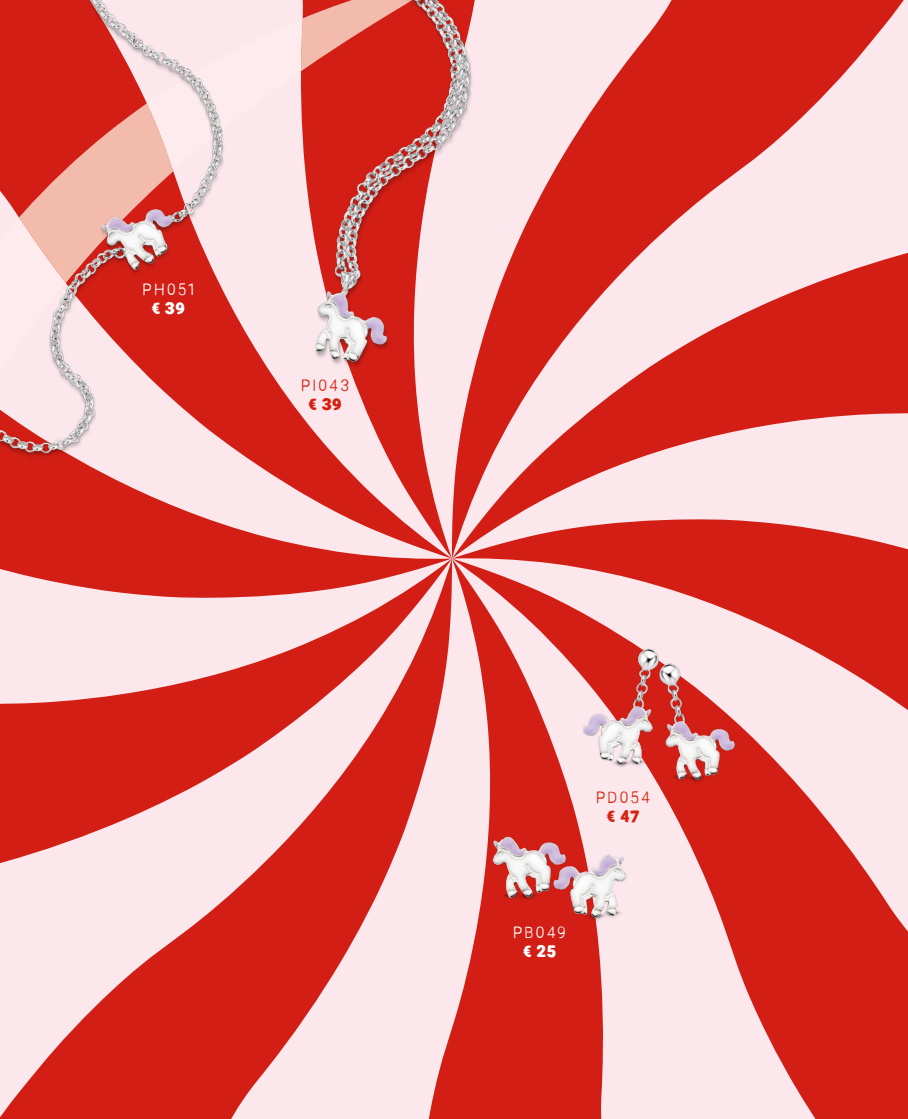

NAIOMY PRINCESS

- JEWELS -

PH051
€ 39

PI043
€ 39

PD054
€ 47

PB049
€ 25

PI123
€ 75

PI113
€ 75

PB080
€ 27

PD087
€ 47

PD090
€ 43

PB075
€ 27

PH087
€ 55

PH082
€ 49

NAIOMY
PRINCESS

SILVER 925% | ARGENT 925% | ZILVER 925%